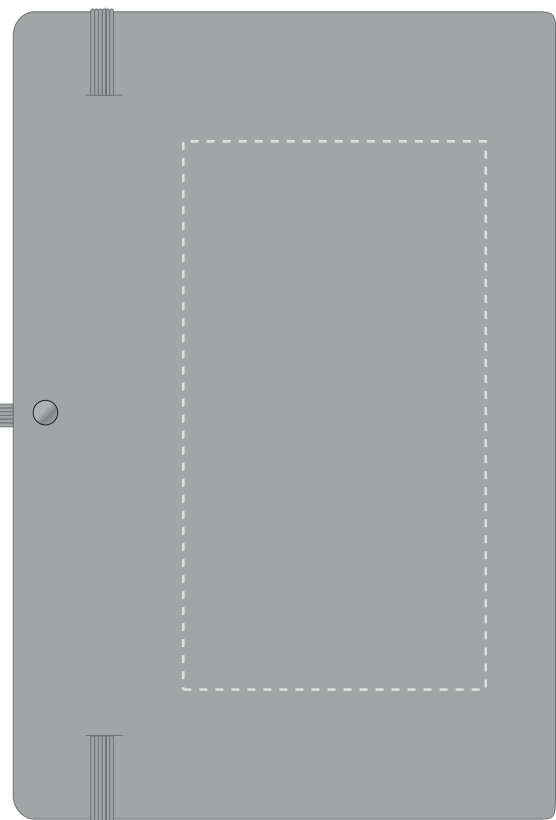

We stock this item in the following colours

**PANTONE REFERENCE(S)**

- Colour 1
- Colour 2
- Colour 3
- Colour 4

Product Image for visualisation - colours may vary

ARTWORK SCALE 50%

- CENTRED TO PRINT AREA
- CENTRED TO NOTEBOOK

ARTWORK SCALE 50%

- CENTRED TO PRINT AREA
- CENTRED TO NOTEBOOK

The dashed line is to demonstrate print area and will not appear on your printed item

**PLEASE NOTE:**

- All colours including print and product are for visual purposes only and should not be regarded as the actual colour of the product and print.
- Some products may vary from batch to batch and may differ from previous orders.
- The colour and texture of a product can also have an effect on the final print colour.
- By approving this order we accept that you understand these terms.

To proceed, please approve visual via the online system.

ARTWORK SCALE 100%

Max print area: 195mm x 100mm

ARTWORK SCALE 100%

Max print area: 145mm x 80mm